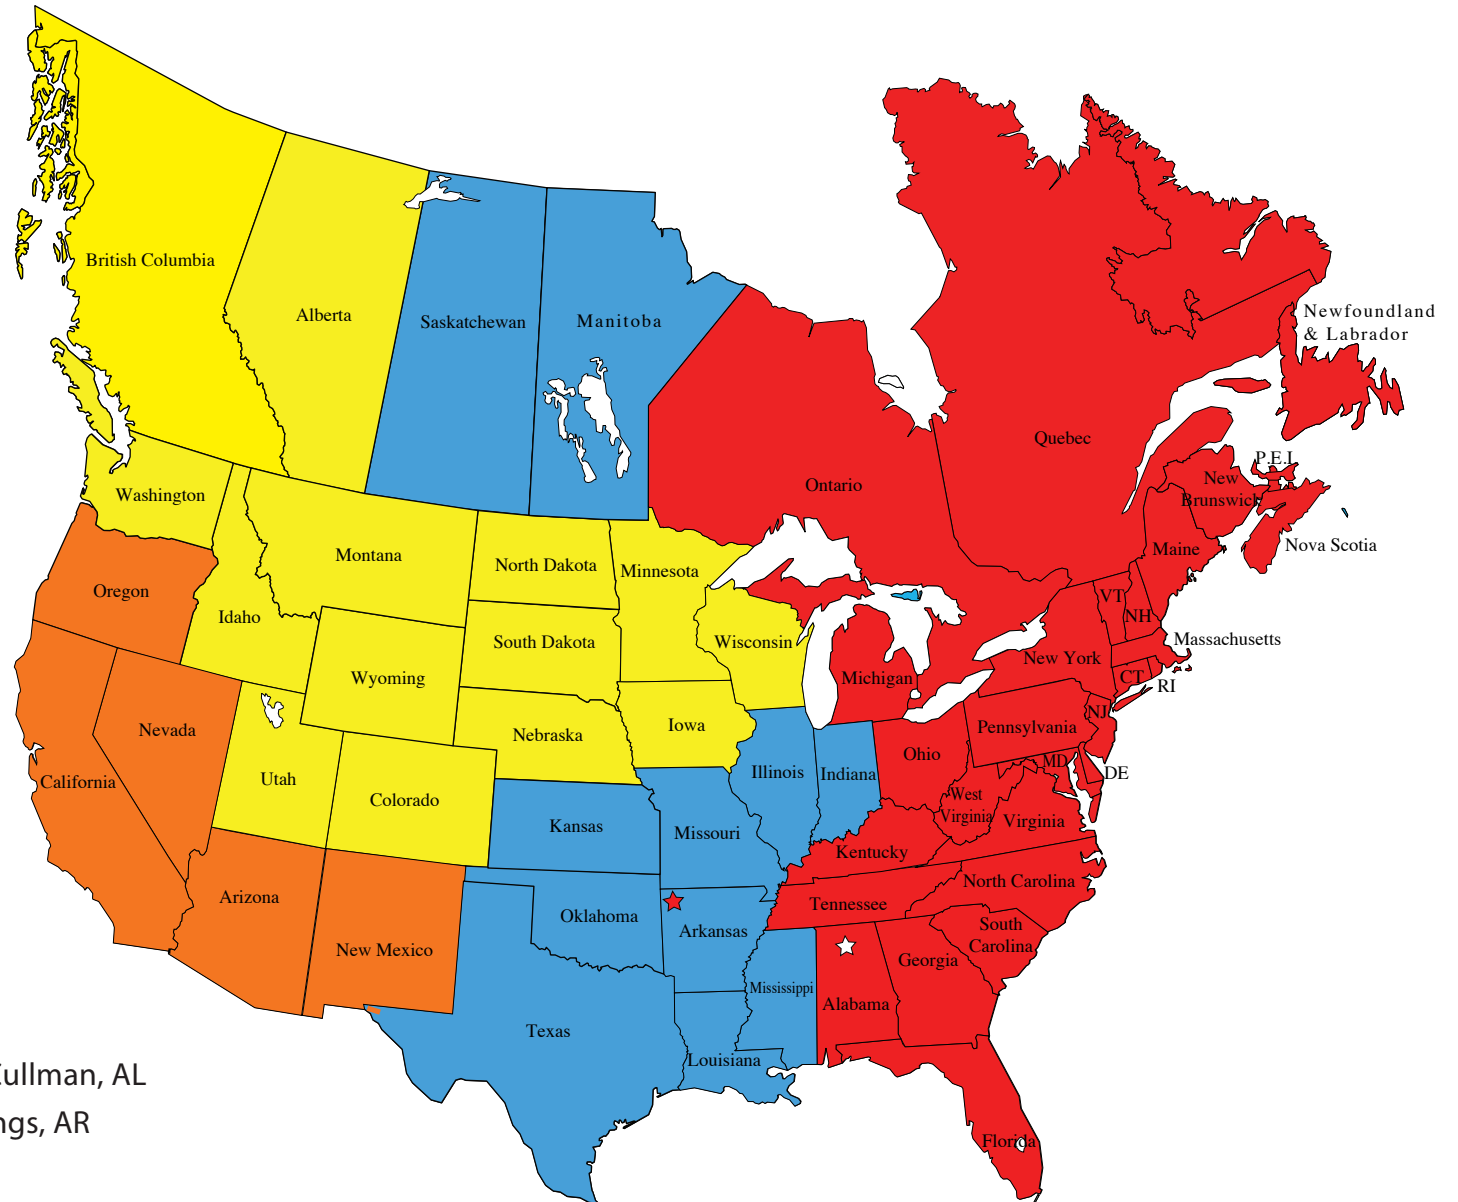

Webb Wheel Products, Inc. OES Aftermarket Sales Territories

Central Region
Philip Hensley
Homebase - Houston, TX
713-397-5881
phensley@webbwheel.com

Southwest Region
John Westerdale
Homebase - Chandler, AZ
480-375-8430
john.c.westerdale@gmail.com

Eastern Region
Charlie Ondrick
Homebase - Detroit, MI
256-727-2628
condrick@webbwheel.com

Western Region
Chris Fisher
Homebase - Sandy, UT
562-458-0673
cfisher@webbwheel.com

☆ Head Quarters/Manufacturing - Cullman, AL